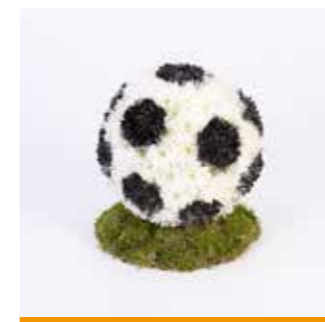

If you have any special design requirements please don't hesitate to contact us for costings.